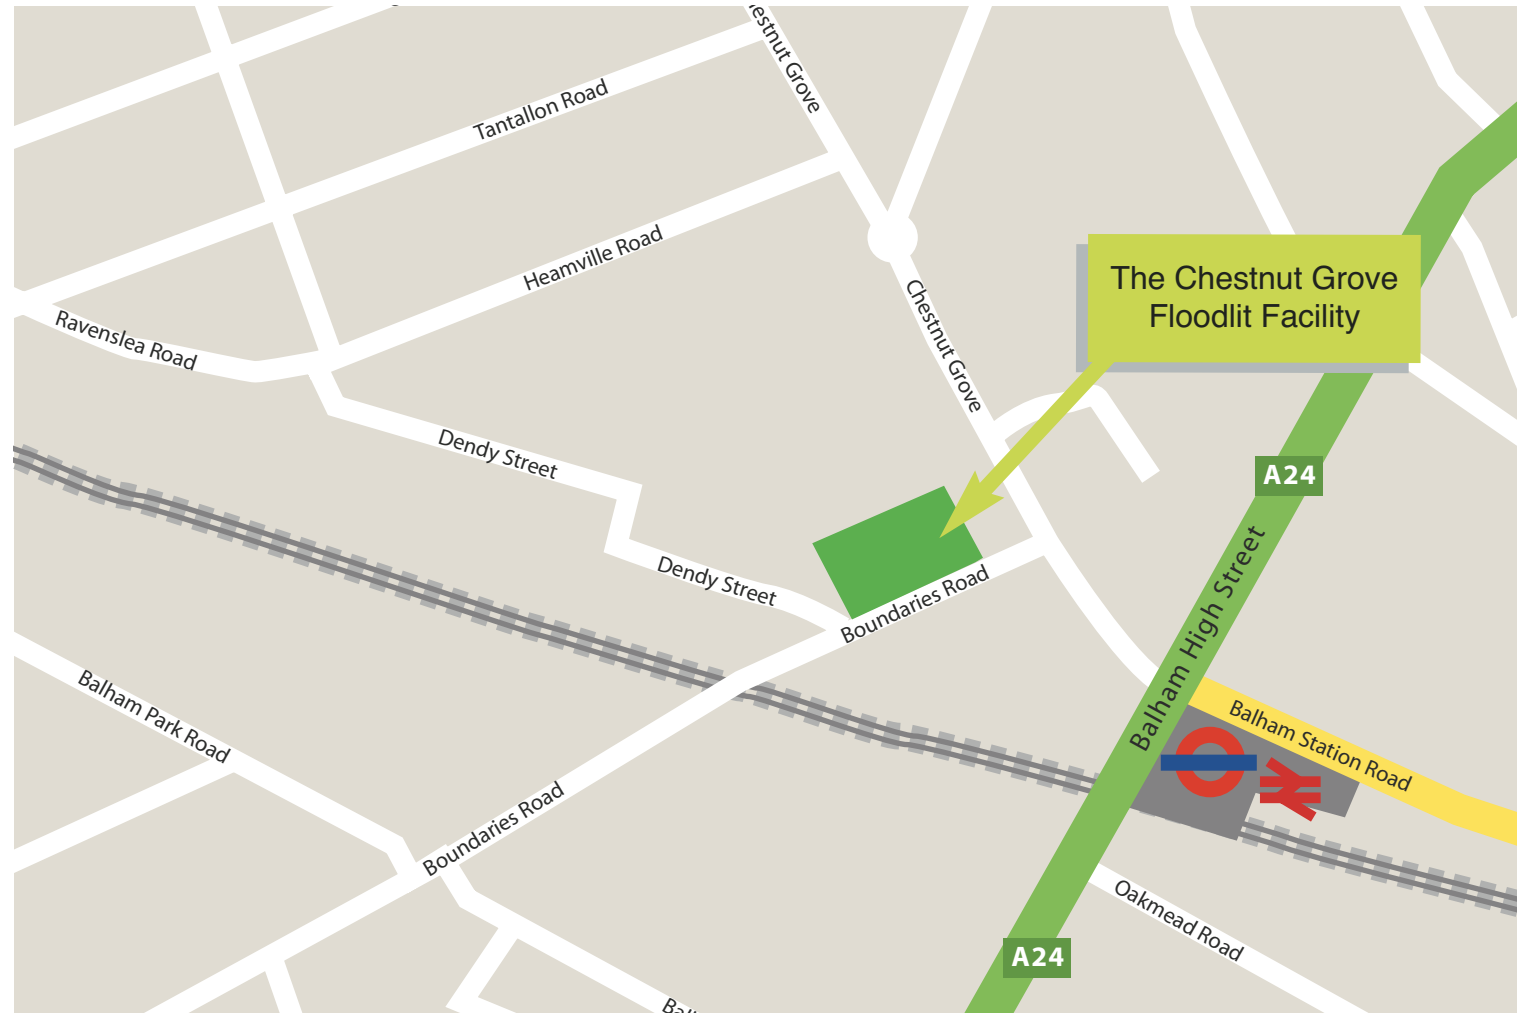

BalhamBlazers.org.uk

How to Find Our Chestnut Grove Training Ground

Our Chestnut Grove Training Facility is situated on Boundaries Road.
It is part of the Chestnut Grove School complex.

CHESTNUT GROVE SCHOOL
45 Chestnut Grove
Balham
London SW12 8JZ