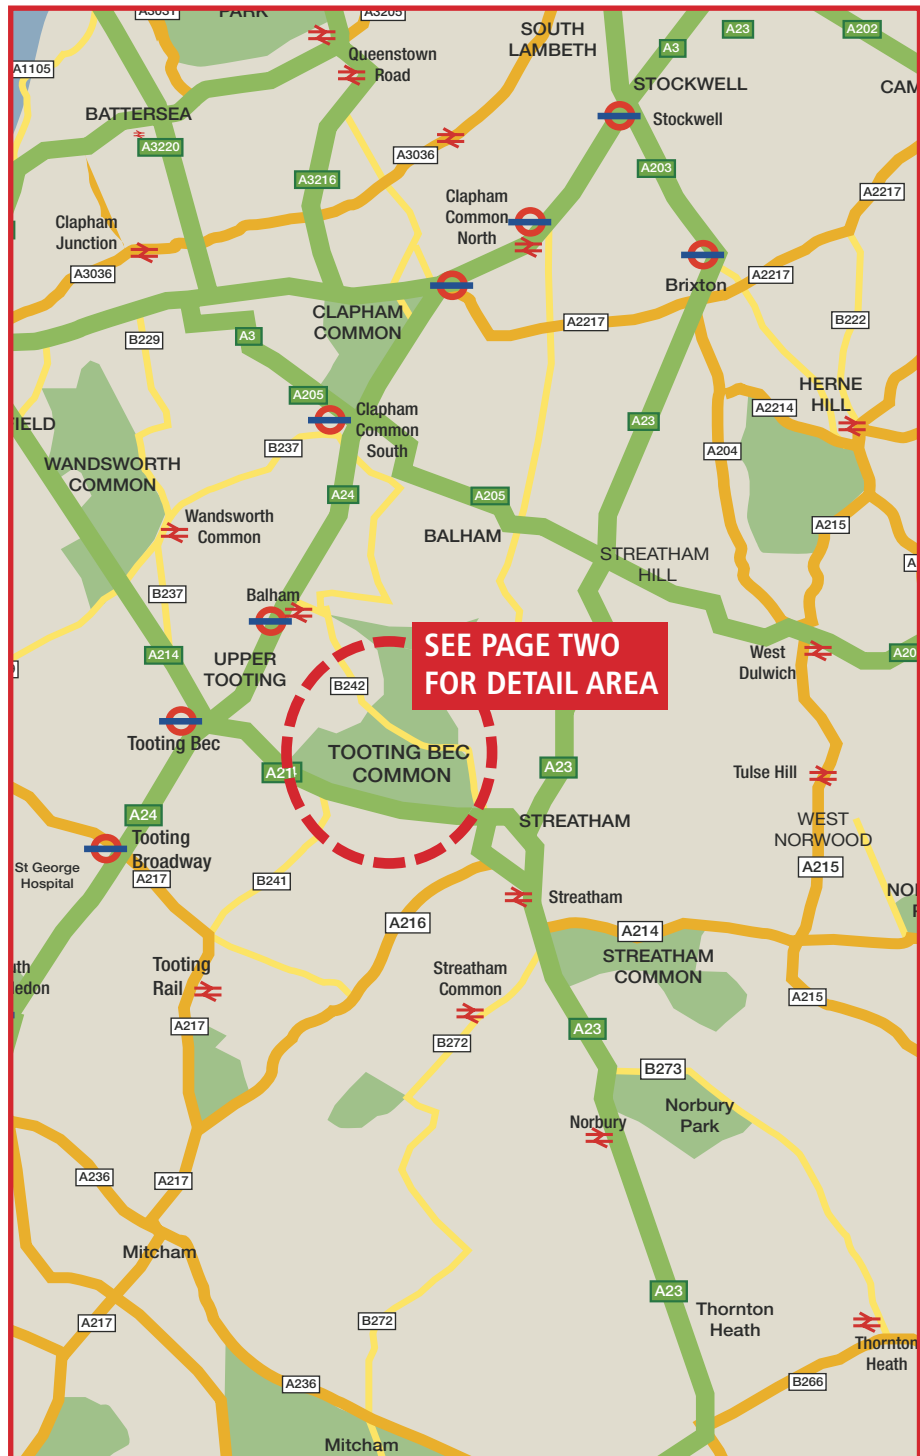

Under 14s

Diana Luchford
07855 139 979

Under 16s

Arlene Allen
07747 614 438

Under 17s

Jennie Molyneux
07949 006 481

How to Find Our Tooting Bec Ground

Our home ground is on Tooting Common. The car park is situated on the corner of Tooting Bec Road (A214) and Dr Johnson Avenue. The pitches are about a three minute walk from the car park. See the second sheet of this PDF to see where the actual pictures are located. Changing rooms are not available.